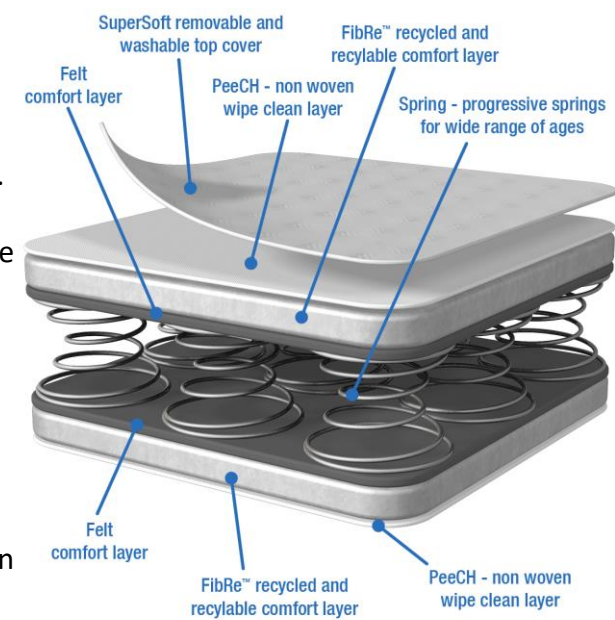

- The SuperSoft™ quilted mattress cover helps to regulate temperature whilst maintaining comfort and posture, and features a removable, washable micropore cover which enhances breathability and air circulation.
- Once the top cover is unzipped and removed, a unique special waterproof inner top layer is revealed which completely protects the mattress core from “little accidents” and other allergens. This ‘training’ layer can be easily sponged/wiped clean with a mild detergent and air dried.
- The soft quilted fabric envelopes and orthopaedic core with a fully linked double cone spring base that is cocooned in our eco-friendly FiBre™ and felt comfort layer. Double cones springs add further support and durability to a mattress and are often the best choice for the older child, tailoring postural support for your growing child. (Pocket Spring option also available)
- The correct choice of junior mattress will provide a healthier and more hygienic sleeping environment, and provide a better night’s sleep for your child, and peace of mind for you.
- The outer top cover can be easily removed for washing at 60 degrees C in accordance with the care label, killing dust-mites, a common cause of allergies
- Also available with Viroblock[®] treatment which helps provide the ultimate protection from known viruses, bacteria and fungal spores and inactivates all coronaviruses (inc Sars COV2/ COVID19), thus maintaining the mattress cover’s hygiene at all times.