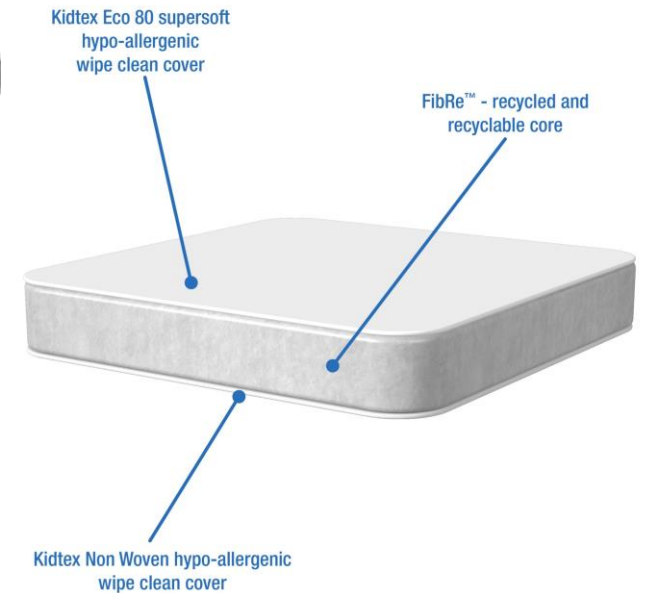

This new range features FibRe™ technology, and takes the fight to your competition but with the expected quality and credibility from Bebeluca

i-Deal Fibre – Wipe Clean Cover

- A mattress offering ideal comfort and support for your baby.
- The PVC free Kidtex Eco 80 Supersoft hypo-allergenic wipe clean mattress cover helps to maintain temperature and comfort for the correct sleeping environment for your child and features a micropore cover which enhances breathability and air circulation for your child.
- The wipe clean cover keeps the mattress interior fresh and clean, reducing the causes of allergies....perfect when potty training or when your child has a little accident
- The FibRe™ used in the inner core has the correct balance between density and firmness to provide ideal spinal support and comfort for your child, and is free from any PVC or plasticisers, being manufactured from recycled fibre ensuring kindness to both your baby and the environment.
- Easily maintained mattress with non removeable cover which can be sponged/wiped clean with a mild detergent and air dried
- The correct choice of mattress will provide a healthier and safer sleeping environment; provide a better nights sleep for your child, and peace of mind for you, the parent.
- Crib and Moses - Suitable from birth to 12 months (approx.)
- Cot and Cotbed – Suitable from birth to 2 years (approx.)
- This product is fully tested and complies with the relevant UK safety regulations - BS EN 16890, BS 1877-10, BS 7177 and EN 71.