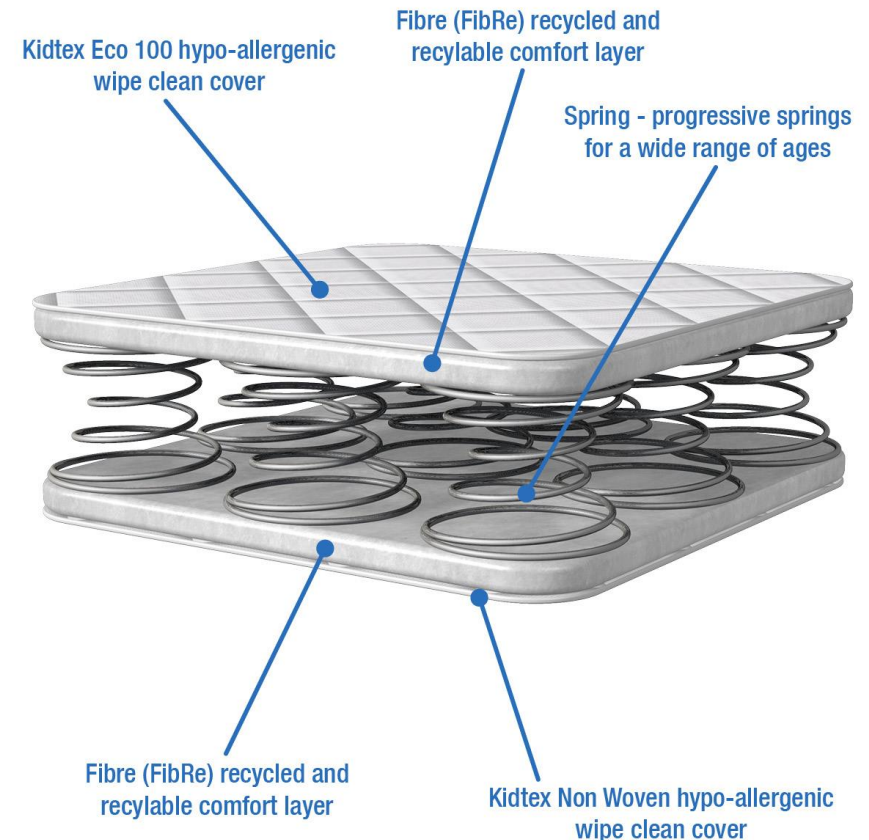

- A premium Spring mattress offering superior comfort, hygiene and support for your baby.
- The PVC free Kidtex Eco 100 hypo-allergenic wipe clean quilted mattress cover helps to maintain temperature and comfort for the correct sleeping environment for your child and features a micropore cover which enhances breathability and air circulation for your child. It also keeps the mattress interior fresh and clean, reducing the causes of allergies.
- The quilted fabric envelopes the fully linked double cone spring base that is cocooned in a FibRe™ comfort layer. Double cones springs add further support and durability to a mattress and are often the choice for the older child, providing excellent postural support.
- Additionally, the space within the spring lattice allows for better airflow helping with temperature regulation of the child. The springs used in the inner core of this spring mattress are linked double cone orthopaedic springs giving excellent spinal support and comfort.
- The correct choice of mattress will provide a healthier and safer sleeping environment; provide a better nights sleep for your child, and peace of mind for you, the parent.
- Easily maintained mattress with non removeable cover which can be sponged/wiped clean with a mild detergent and air dried....perfect when potty training or when your child has a little accident
- Suitable from birth to approx. 5 years
- This product is fully tested and complies with the relevant UK safety regulations - BS EN 16890, BS 1877-10, BS 7177 and EN 71.