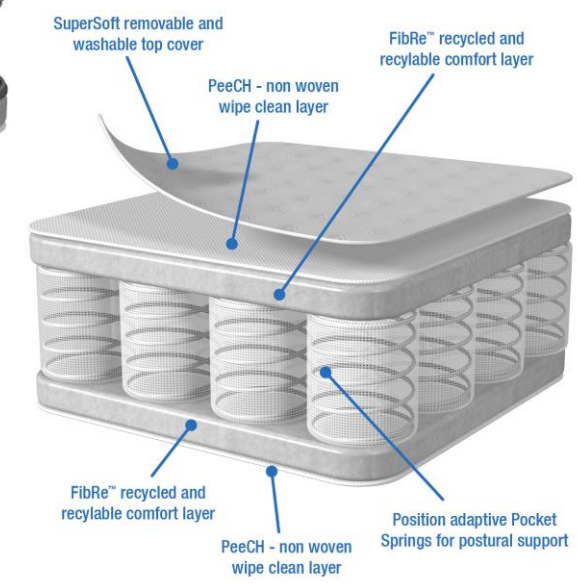

- The SuperSoft™ quilted mattress cover helps to regulate temperature whilst maintaining comfort and posture, and features a removable, washable micropore cover which enhances breathability and air circulation.
- Once the top cover is unzipped and removed, a unique special waterproof inner top layer is revealed which completely protects the mattress core from “little accidents” and other allergens. This ‘training’ layer can be easily sponged/wiped clean with a mild detergent and air dried.
- The soft quilted fabric envelopes and orthopaedic core with a fully linked double cone spring base that is cocooned in our eco-friendly FiBre™ and felt comfort layer. Double cones springs add further support and durability to a mattress and are often the best choice for the older child, tailoring postural support for your growing child. (Pocket Spring option also available)
- The correct choice of junior mattress will provide a healthier and more hygienic sleeping environment, and provide a better night’s sleep for your child, and peace of mind for you.
- The outer top cover can be easily removed for washing at 60 degrees C in accordance with the care label, killing dust-mites, a common cause of allergies
- Also available with Viroblock[®] treatment which helps provide the ultimate protection from known viruses, bacteria and fungal spores and inactivates all coronaviruses (inc Sars COV2/ COVID19), thus maintaining the mattress cover’s hygiene at all times.