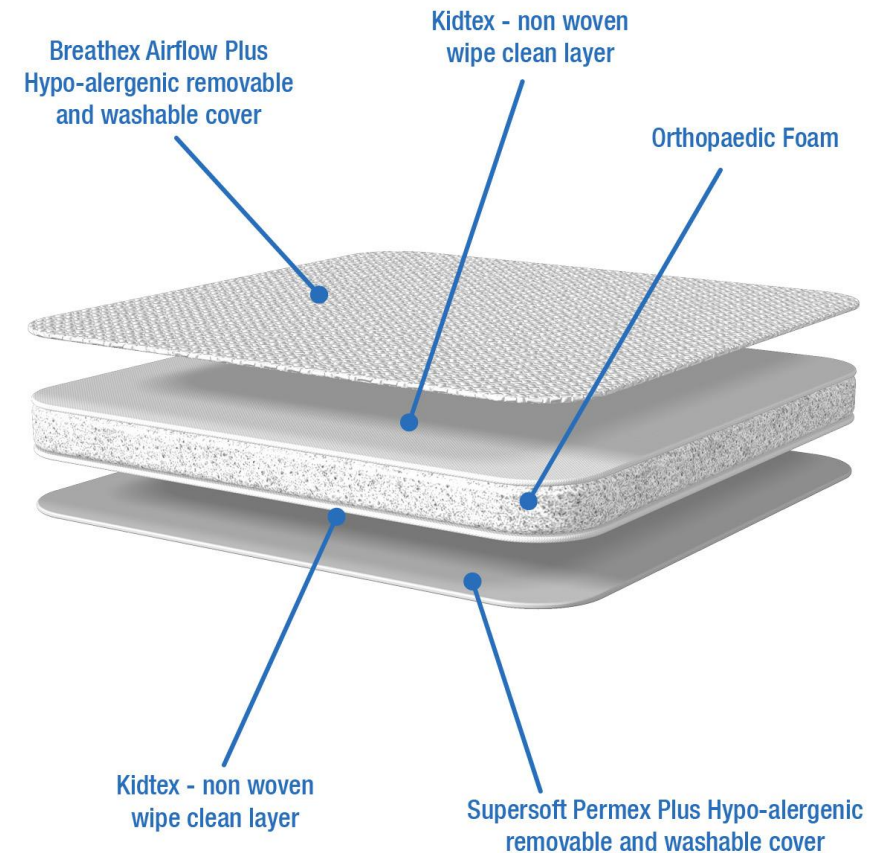

- An ultimate quality mattress offering superior comfort, support and breathability for all climates.
- The fully reversible mattress features a unique 3D Breathex Airflow Plus and Supersoft Permex Plus hypo-allergenic removable and washable cover that promotes air circulation to help prevent overheating and maximise breathability for the sleeping child.
- The inner cover features a Kidtex Non Woven wipe clean layer made from vapour permeable yet water repellent fabric, helping to protect the comfortable high resilience foam core...perfect when potty training or when your child has a little accident.
- Although often considered the economic choice, a quality foam core is a durable comfortable option and has been carefully selected with a density and firmness ensuring the correct balance between comfort and support. The foam used in the inner core is orthopaedic dent resistant foam giving spinal support and comfort and does not contain any PVC or plasticisers, ensuring kindness to both the environment and your baby.
- The base of the cover features Supersoft Permex Plus, which is a hypo-allergenic, PVC-free waterproof fabric that is easy to wipe clean.
- The correct choice of mattress will provide a healthier and safer sleeping environment; provide a better nights sleep for your child, and peace of mind for you, the parent.
- The outer cover can be easily removed for washing at 60 degrees C in accordance with the care label, killing dust-mites, a common cause of allergies
- Suitable from birth to 12 months (approx.)
- This product is fully tested and complies with the relevant UK safety regulations - BS EN 16890, BS 1877-10, BS 7177 and EN 71.