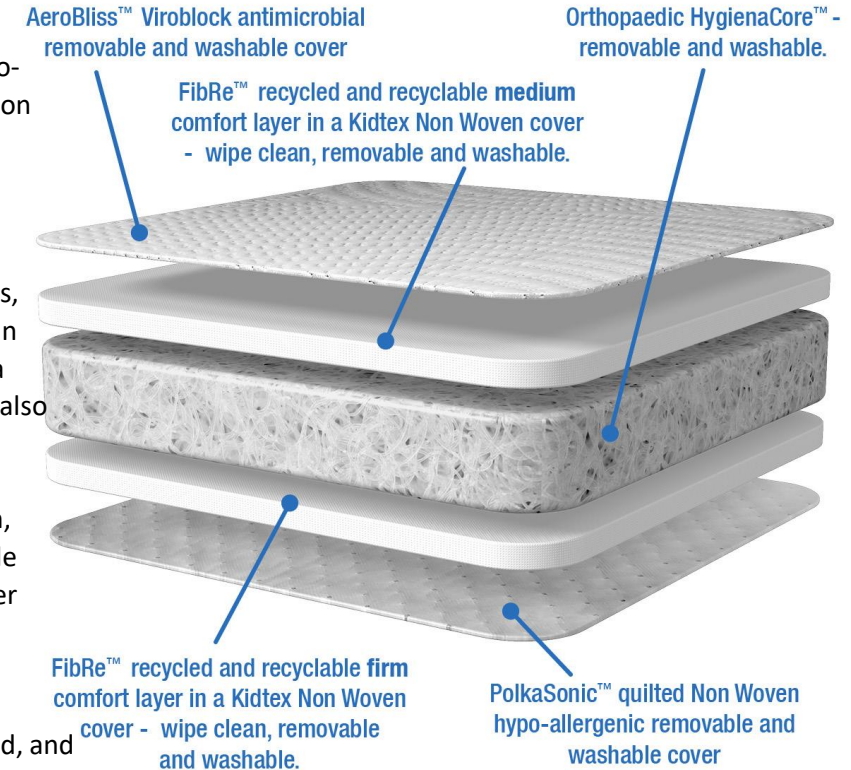

- A Total Cair™ mattress which provides unparalleled protection, breathability and comfort for your baby and every part of this mattress, including the core, can be removed for washing & cleaning, providing the ultimate, clean sleeping environment for your baby.
- This fully reversible mattress cover features a unique Supersoft AeroBliss™ Viroblock antimicrobial and PolkaSonic™ quilted hypo-allergenic cover which is removable and washable. The cover is treated with Viroblock^R which helps provide the ultimate protection from known viruses, bacteria and fungal spores and inactivates all coronaviruses (inc Sars COV2/ COVID19), thus maintaining the mattress cover's hygiene at all times, helping to protect your baby and keep them safe.
- The AeroBliss™ top cover allows enhanced airflow and temperature regulation across 100% of the mattress surface and works in harmony with the core HygieneCore™ to maintain the perfect sleeping environment.
- The quality HygieneCore™ antimicrobial mattress features superior comfort, support, breathability and protection for all climates, promoting air circulation to help prevent overheating and maximise breathability for the sleeping child. It is unique in providing an absolutely consistent support across 100% of the mattress from edge to edge, therefore providing the best possible support for a developing baby wherever they position themselves. Made from partially recycled monofilament continuous strands of PET, it is also kind to the environment and fully recyclable.
- The unique inner comfort layers feature a multi-modular system which can be configured specifically to your child's needs and development and provides 4 options for various mattress sleeping surfaces, including, medium, medium firm, firm and extra firm, providing tailored postural support for your baby as they grow. The inner comfort layers feature a FibRe™ recycled and recyclable comfort layer encased in a Kidtex Non Woven wipe clean, removable and washable cover made from vapour permeable yet water repellent fabric....perfect when potty training or when your child has a little accident.
- The core used in this HygieneCore™ antimicrobial mattress can be removed, washed and air dried for an ultimate clean.
- The base of the cover features PolkaSonic™ quilted hypo-allergenic fabric which is removable and washable.
- The correct choice of mattress will provide a healthier and safer sleeping environment; provide a better nights sleep for your child, and peace of mind for you, the parent.
- The outer cover, and inner layers can be easily removed for washing at 60 degrees C in accordance with the care label, killing dust-mites, a common cause of allergies. The inner HygieneCore™ core can be removed, washed and air dried to create a totally fresh mattress throughout.

Viroblock is a registered trademark HeiQ Materials AG

- Suitable from birth to 6 years (approx)
- This product is fully tested and complies with the relevant UK safety regulations - BS EN 16890 A2021, BS 1877-10, BS 7177 and EN 71.