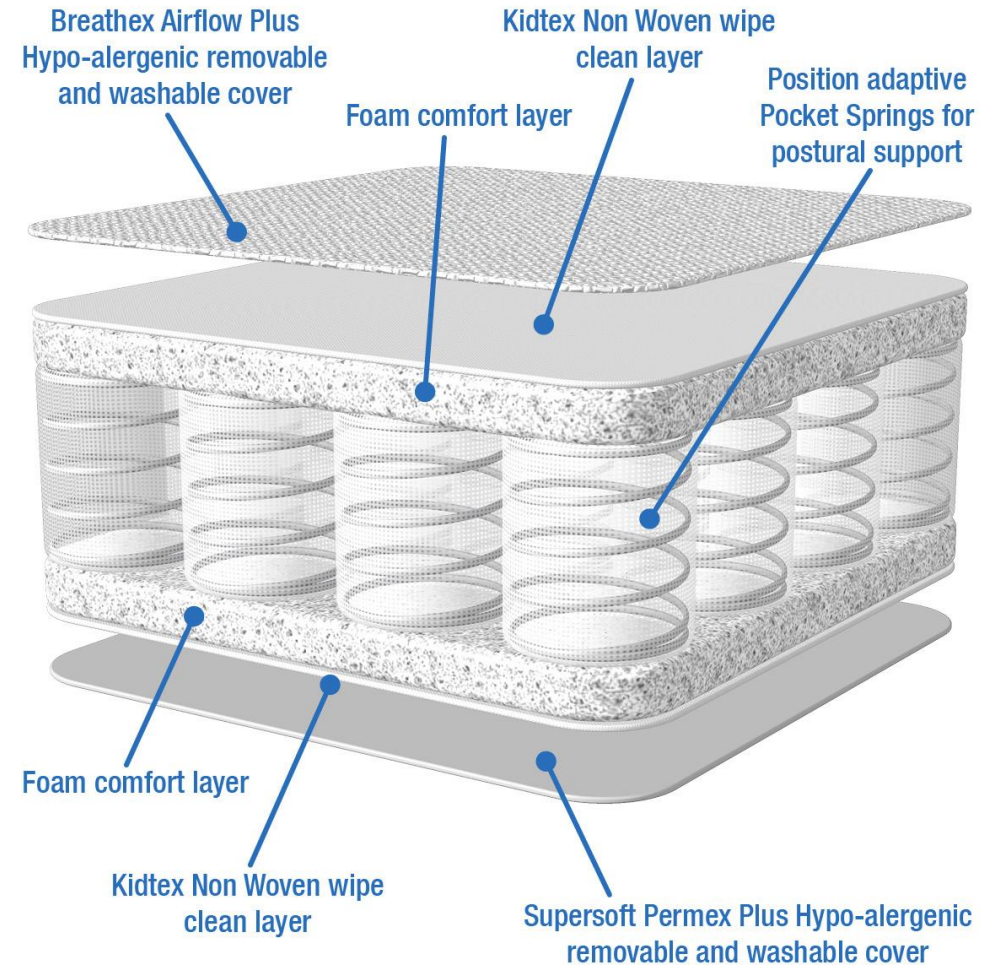

- An ultimate quality Pocket Spring mattress offering superior comfort, support and breathability for all climates.
- The fully reversible mattress features a unique 3D Breathex Airflow Plus and Supersoft Permex Plus hypo-allergenic removable and washable cover that promotes air circulation to help prevent overheating and maximise breathability for the sleeping child.
- The inner cover features a Kidtex Non Woven wipe clean layer made from vapour permeable yet water repellent fabric, helping to protect the comfortable spring core...perfect when potty training or when your child has a little accident.
- The springs used in this Pocket Spring mattress are within individually sewn, self contained micro-pockets which adapt to your child's precise shape and are completely wrapped in a foam comfort layer. Pocketed springs are often the choice for the older child, providing optimum postural support and the pocketed interior is durable and long lasting.
- The base of the cover features Supersoft Permex Plus, which is a hypo-allergenic, PVC-free waterproof fabric that is easy to wipe clean.
- The correct choice of mattress will provide a healthier and safer sleeping environment; provide a better nights sleep for your child, and peace of mind for you, the parent.
- The outer cover can be easily removed for washing at 60 degrees C in accordance with the care label, killing dust-mites, a common cause of allergies
- Suitable from birth to approx. 4 years (cot) and 5 years (cotbed)
- This product is fully tested and complies with the relevant UK safety regulations - BS EN 16890, BS 1877-10, BS 7177 and EN 71.