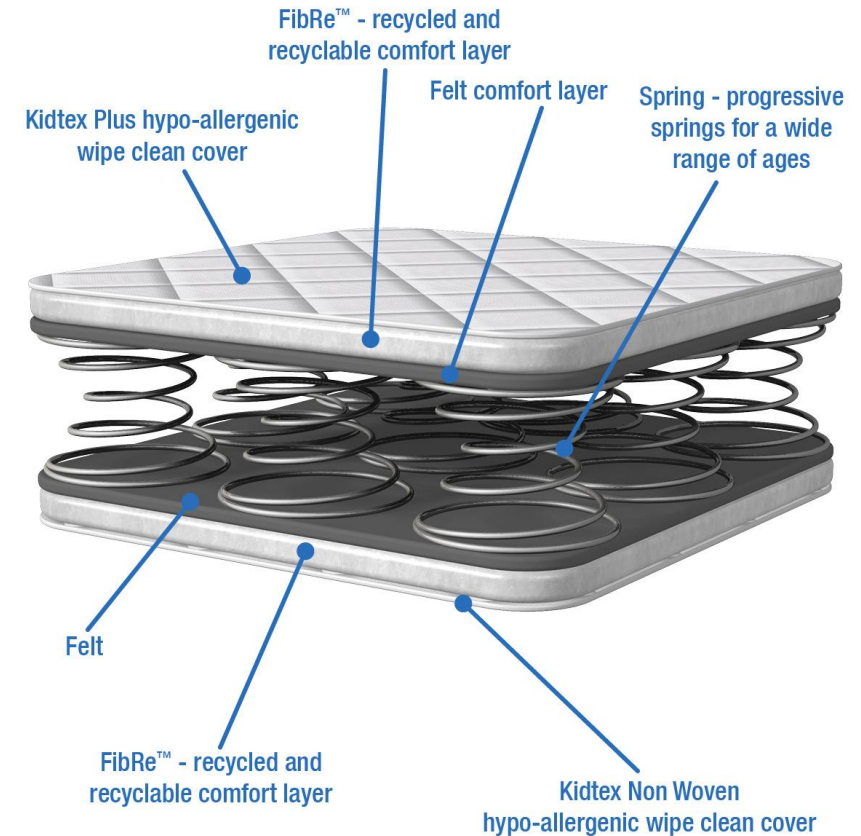

- A premium Spring mattress offering superior comfort, hygiene and support for your baby and features a fully reversible Kidtex Plus hypo-allergenic wipe clean quilted mattress cover which enhance breathability and air circulation for your child. It also keeps the mattress interior fresh and clean, reducing the causes of allergies.
- The quilted fabric envelopes the fully linked double cone spring base that is cocooned in a FibRe™ and felt comfort layer. Double cone springs add further support and durability to a mattress and are often the choice for the older child, providing better postural support. Additionally, the space within the spring lattice allows for better airflow helping with temperature regulation of the child.
- The springs used in the inner core of this spring mattress are linked double cone orthopaedic springs giving excellent spinal support and comfort.
- The correct choice of mattress will provide a healthier and safer sleeping environment; provide a better nights sleep for your child, and peace of mind for you, the parent.
- Easily maintained mattress with non removeable cover which can be sponged/wiped clean with a mild detergent and air dried....perfect when potty training or when your child has a little accident
- Suitable from birth to approx. 4 years (cot) and 5 years (cotbed)
- This product is fully tested and complies with the relevant UK safety regulations - BS EN 16890, BS 1877-10, BS 7177 and EN 71.