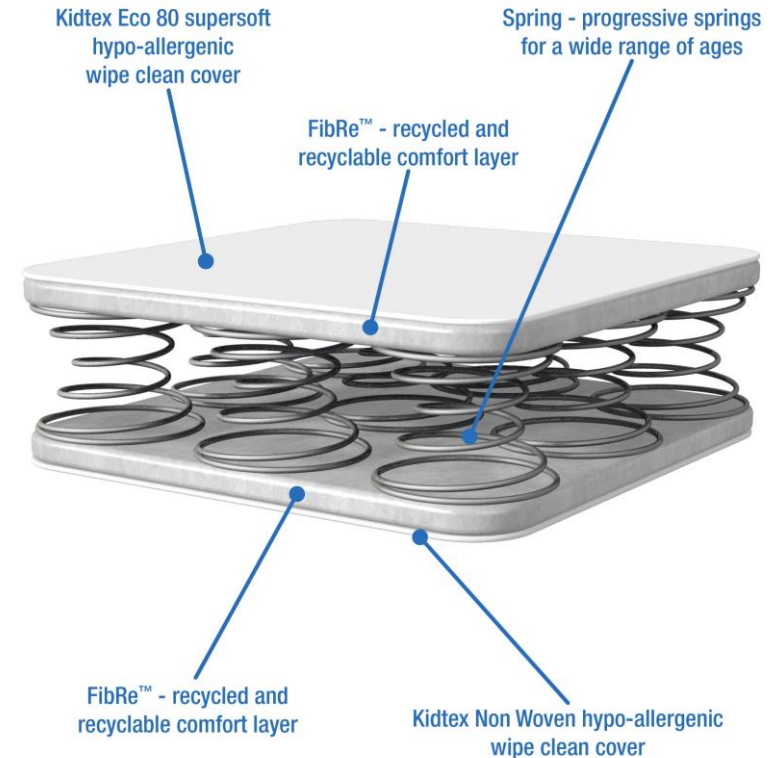

i-Deal Spring Fibre – Wipe Clean Cover

BBLKEVAL11 and BBLKEVAL13 ONLY

- A mattress offering ideal comfort and support for your baby.
 - The PVC free Kidtex Eco 80 Supersoft hypo-allergenic wipe clean mattress cover helps to maintain temperature and comfort for the correct sleeping environment for your child and features a micropore cover which enhances breathability and air circulation for your child.
 - The wipe clean cover keeps the mattress interior fresh and clean, reducing the causes of allergies....perfect when potty training or when your child has a little accident
 - The springs used in the inner core of this Spring mattress are linked double cone orthopaedic springs giving excellent spinal support and comfort
 - Easily maintained mattress with non removeable cover which can be sponged/wiped clean with a mild detergent and air dried
 - The correct choice of mattress will provide a healthier and safer sleeping environment; provide a better nights sleep for your child, and peace of mind for you, the parent.
-
- Cot and Cotbed – Suitable from birth to 4 years (approx.)
 - This product is fully tested and complies with the relevant UK safety regulations - BS EN 16890, BS 1877-10, BS 7177 and EN 71.