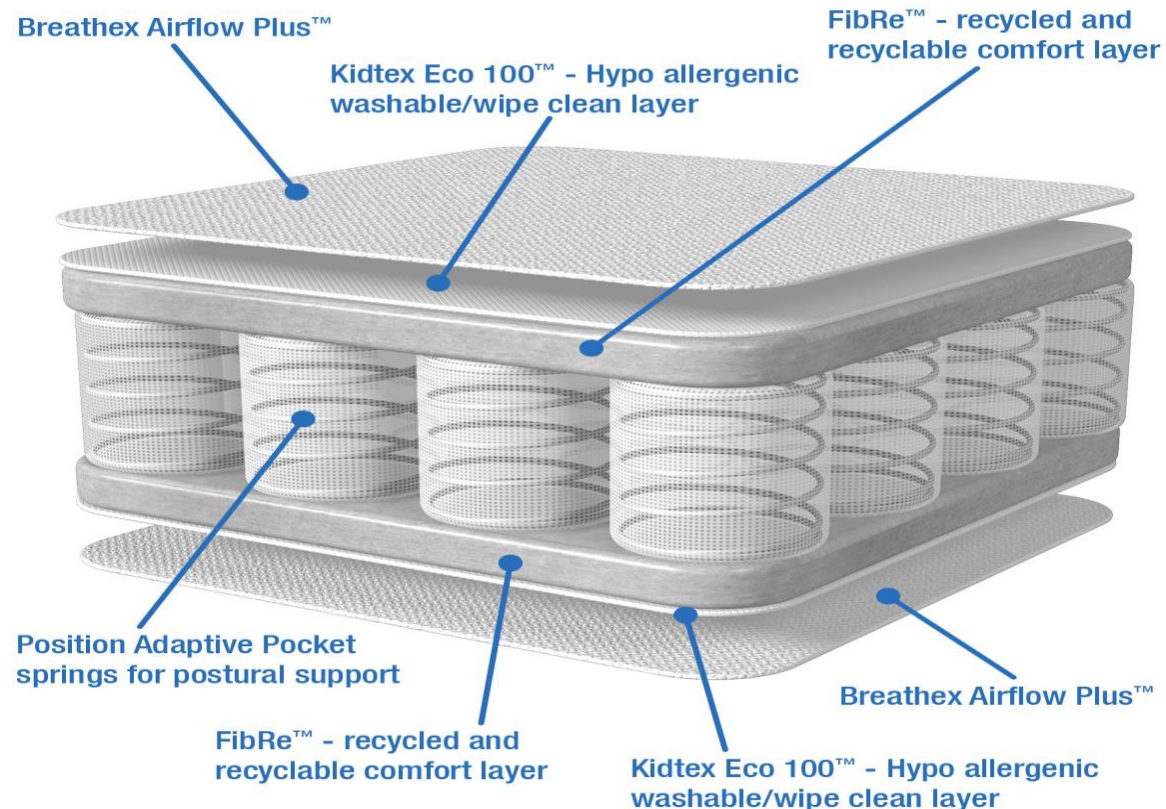

- A superior quality Pocket Spring mattress offering ultimate comfort, support and breathability for all climates.
- The fully reversible mattress features a unique 3D Breathex Airflow Plus hypo-allergenic removable and washable cover on both sleeping surfaces, that promotes air circulation to help prevent overheating and maximise breathability for the sleeping child.
- The inner cover features a Kidtex Non Woven wipe clean layer made from vapour permeable yet water repellent fabric, helping to protect the comfortable spring core...perfect when potty training or when your child has a little accident.
- The springs used in this Pocket Spring mattress are within individually sewn, self contained micro-pockets which adapt to your child's precise shape and are completely wrapped in a FibRe™ comfort layer. Pocketed springs are often the choice for the older child, providing optimum postural support and the pocketed interior is durable and long lasting.
- The correct choice of mattress will provide a healthier and safer sleeping environment; provide a better nights sleep for your child, and peace of mind for you, the parent.
- The outer cover can be easily removed for washing at 60 degrees C in accordance with the care label, killing dust-mites, a common cause of allergies
- Suitable from birth to approx. 5 years
- This product is fully tested and complies with the relevant UK safety regulations - BS EN 16890, BS 1877-10, BS 7177 and EN 71.