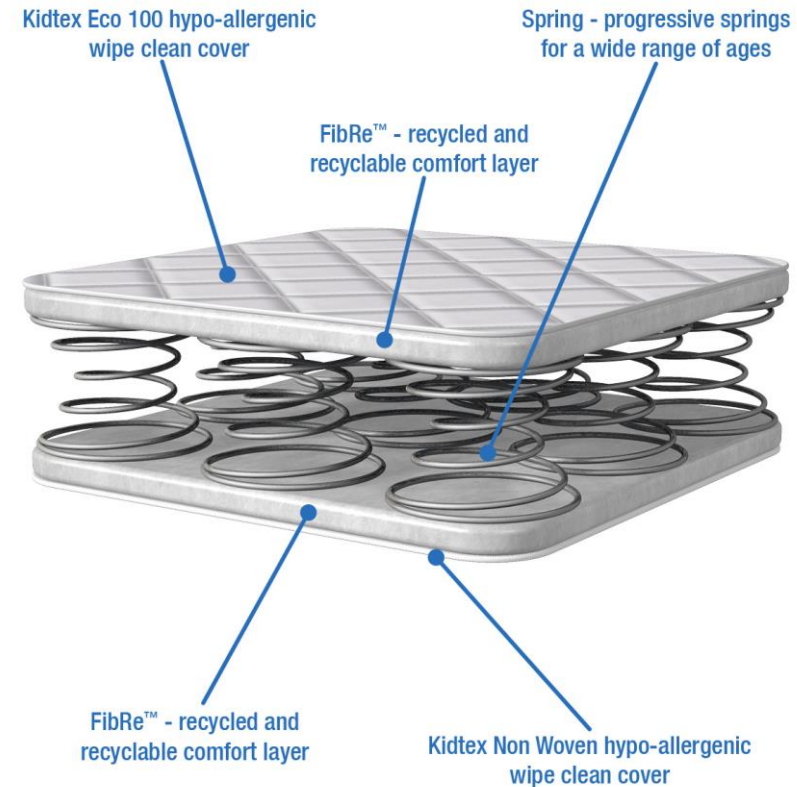

This new range features FibRe™ technology, quilted covers and with the expected quality and credibility from Bebeluca

Essentials Spring Fibre – Wipe Clean Cover

BBLKE11 and BBLKE13 ONLY

- A mattress offering essential comfort and support for your baby.
- The PVC free Kidtex Eco 100 hypo-allergenic wipe clean quilted mattress cover helps to maintain temperature and comfort for the correct sleeping environment for your child and features a micropore cover which enhances breathability and air circulation for your child.
- The wipe clean cover keeps the mattress interior fresh and clean, reducing the causes of allergies....perfect when potty training or when your child has a little accident
- The springs used in the inner core of this Spring mattress are linked double cone orthopaedic springs giving excellent spinal support and comfort
- Easily maintained mattress with non removeable cover which can be sponged/wiped clean with a mild detergent and air dried
- The correct choice of mattress will provide a healthier and safer sleeping environment; provide a better nights sleep for your child, and peace of mind for you, the parent.

- Cot and Cotbed – Suitable from birth to 4 years (approx.)

- This product is fully tested and complies with the relevant UK safety regulations - BS EN 16890, BS 1877-10, BS 7177 and EN 71.