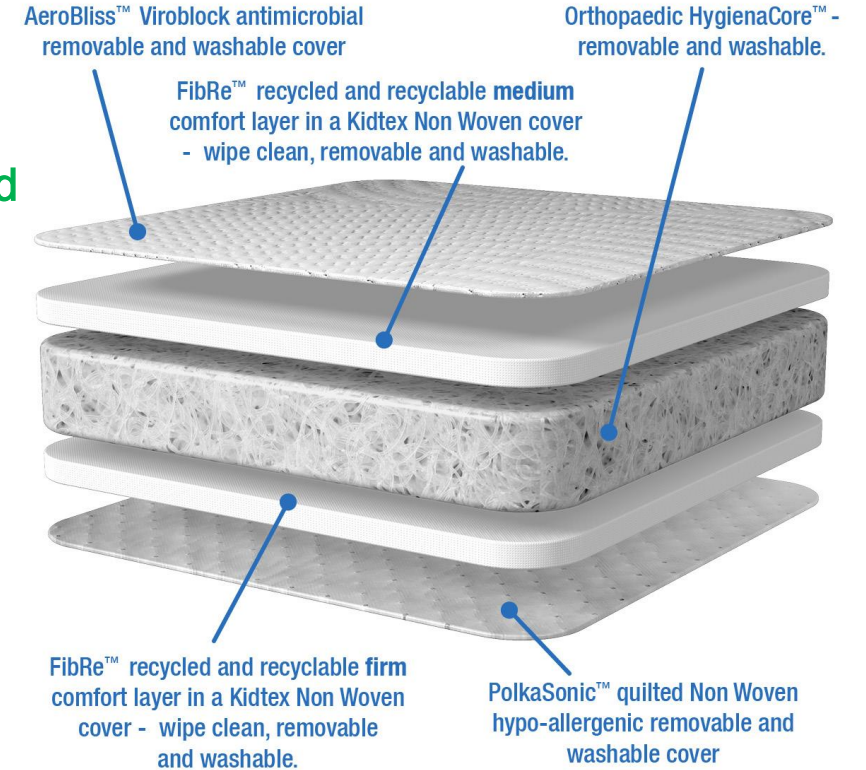

HEIQ
VIROBLOCK

HeiQ Viroblock NPJ03 is an intelligent Swiss textile technology that is added to the fabric during the final stage of the textile manufacturing process. Fully antimicrobial including SARS-COV-2 (COVID19)

- •HeiQ Viroblock NPJ03 has been tested effective 99.99% against SARS-CoV-2, the COVID-19 causing virus
- •Residual virus infectivity tested according to a modified ISO 20743, rapid antiviral effect demonstrated within 2-5 minutes
- •Tested according to ISO 18184 as strong antiviral and ISO 20743 as strong antibacterial against enveloped viruses and bacteria
- •HeiQ Viroblock Technology was developed in 2013. The medical class antimicrobial performance was unchanged after 7 years of shelf-life
- •HeiQ won the prestigious Swiss Technology Award 2020 for HeiQ Viroblock
- •OEKOTEX® tested, ZDHC and bluesign® ecologically homologized
- •Treated textile articles are compliant with EU BPR
- •For washable fabrics: Lasts at least 30 gentle washes at 60°C (140°F) ((ISO 6330 6G)
- •Provides a germ resistant surface
- •Patent pending antiviral and antibacterial technology

HeiQ Viroblock are registered trademarks of HeiQ Materials AG

<https://heiq.com/products/functional-textile-technologies/heiq-viroblock/>

Viroblock is a registered trademark HeiQ Materials AG