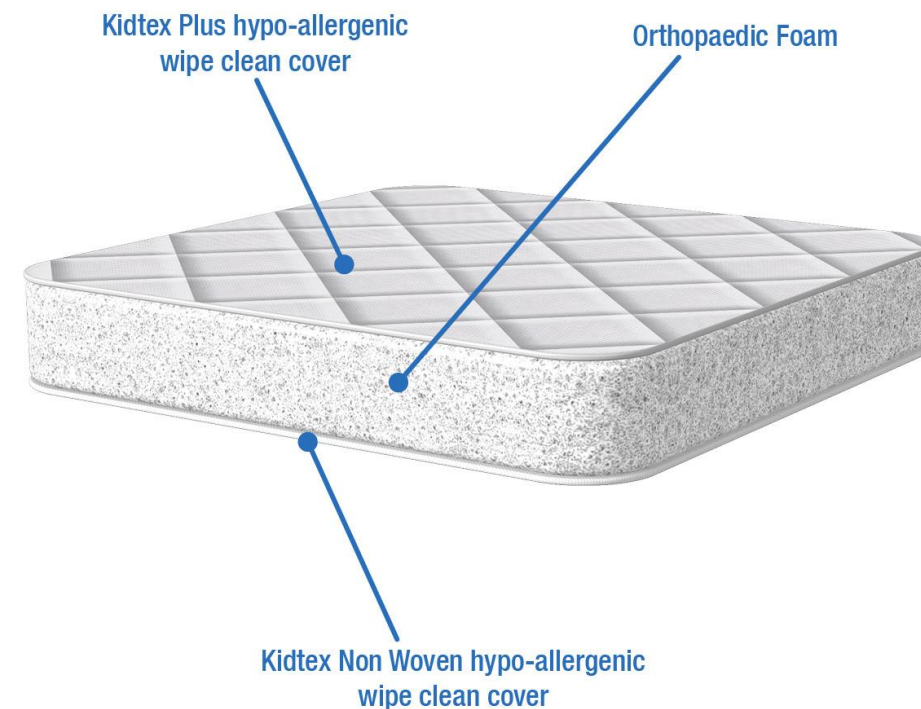

- A premium cot and cotbed mattress offering uncompromising comfort and support for your baby.
- The fully reversible Kidtex Plus hypo-allergenic wipe clean quilted mattress cover maintains temperature and comfort for the optimum sleeping environment, and features micropores, which enhance breathability and air circulation for your child. It also keeps the mattress interior fresh and clean, reducing the causes of allergies.
- Although often considered the economic choice, a quality foam core is a durable comfortable option and has been carefully selected with a density and firmness ensuring the correct balance between comfort and support. The foam used in the inner core is orthopaedic dent resistant foam giving spinal support and comfort and does not contain any PVC or plasticisers, ensuring kindness to both the environment and your baby.
- The correct choice of mattress will provide a healthier and safer sleeping environment; provide a better nights sleep for your child, and peace of mind for you, the parent.
- Easily maintained mattress with non removeable cover which can be sponged/wiped clean with a mild detergent and air dried....perfect when potty training or when your child has a little accident
- Suitable from birth to approx. 4 years (cot) and 5 years (cotbed)
- This product is fully tested and complies with the relevant UK safety regulations - BS EN 16890, BS 1877-10, BS 7177 and EN 71.