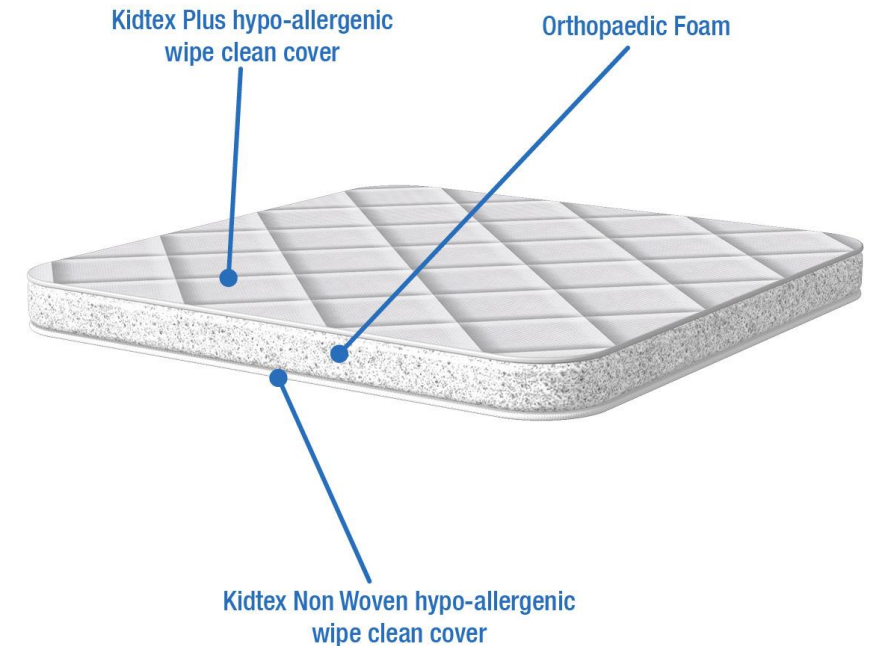

- A premium travel cot mattress offering uncompromising comfort and support for your baby at home and away.
- The fully reversible Kidtex Plus hypo-allergenic wipe clean quilted mattress cover maintains temperature and comfort for the optimum sleeping environment, and features micropores, which enhance breathability and air circulation for your child. It also keeps the mattress interior fresh and clean, reducing the causes of allergies.
- Although often considered the economic choice, a quality foam core is a durable comfortable option and has been carefully selected with a density and firmness ensuring the correct balance between comfort and support. The foam used in the inner core is orthopaedic dent resistant foam giving spinal support and comfort and does not contain any PVC or plasticisers, ensuring kindness to both the environment and your baby.
- The correct choice of mattress will provide a healthier and safer sleeping environment; provide a better nights sleep for your child, and peace of mind for you, the parent.
- Easily maintained mattress with non removeable cover which can be sponged/wiped clean with a mild detergent and air dried....perfect when potty training or when your child has a little accident
- Suitable from birth to 4 years (approx.)
- This product is fully tested and complies with the relevant UK safety regulations - BS EN 16890, BS 1877-10, BS 7177 and EN 71.