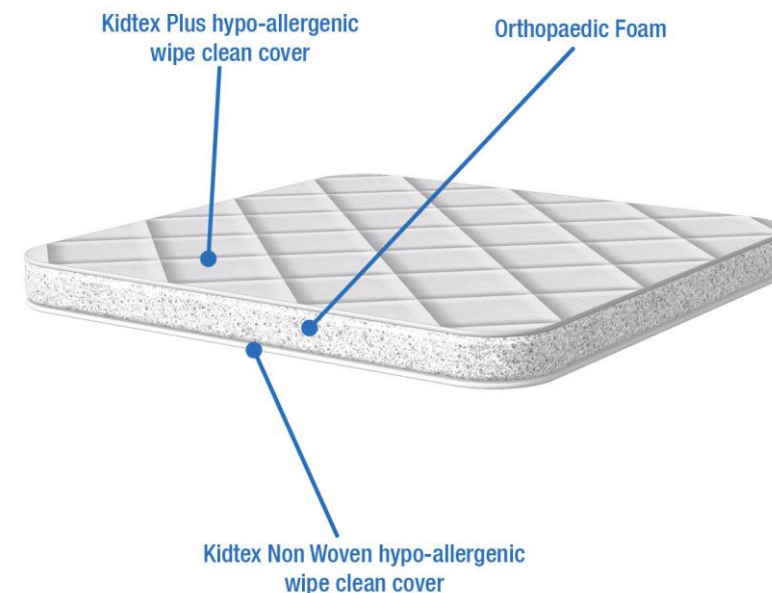

- A premium mattress offering uncompromising comfort and support for your baby.
- The fully reversible Kidtex Plus hypo-allergenic wipe clean quilted mattress cover maintains temperature and comfort for the optimum sleeping environment, and features micropores, which enhance breathability and air circulation for your child. It also keeps the mattress interior fresh and clean, reducing the causes of allergies.
- Although often considered the economic choice, a quality foam core is a durable comfortable option and has been carefully selected with a density and firmness ensuring the correct balance between comfort and support. The foam used in the inner core is orthopaedic dent resistant foam giving spinal support and comfort and does not contain any PVC or plasticisers, ensuring kindness to both the environment and your baby.
- The correct choice of mattress will provide a healthier and safer sleeping environment; provide a better nights sleep for your child, and peace of mind for you, the parent.
- Easily maintained mattress with non removeable cover which can be sponged/wiped clean with a mild detergent and air dried....perfect when potty training or when your child has a little accident
- Suitable from birth to 12 months (approx.)
- This product is fully tested and complies with the relevant UK safety regulations - BS EN 16890, BS 1877-10, BS 7177 and EN 71.