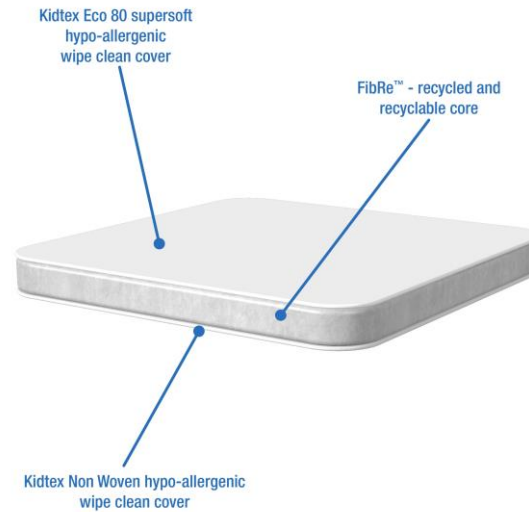

This new range features FibRe™ technology, and takes the fight to your competition but with the expected quality and credibility from Bebeluca

i-Deal Fibre – Wipe Clean Cover

- A mattress offering ideal comfort and support for your baby.
- The PVC free Kidtex Eco 80 Supersoft hypo-allergenic wipe clean mattress cover helps to maintain temperature and comfort for the correct sleeping environment for your child and features a micropore cover which enhances breathability and air circulation for your child.
- The wipe clean cover keeps the mattress interior fresh and clean, reducing the causes of allergies....perfect when potty training or when your child has a little accident
- The FibRe™ used in the inner core has the correct balance between density and firmness to provide ideal spinal support and comfort for your child, and is free from any PVC or plasticisers, being manufactured from recycled fibre ensuring kindness to both your baby and the environment.
- Easily maintained mattress with non removeable cover which can be sponged/wiped clean with a mild detergent and air dried
- The correct choice of mattress will provide a healthier and safer sleeping environment; provide a better nights sleep for your child, and peace of mind for you, the parent.
- Crib and Moses - Suitable from birth to 12 months (approx.)
- Cot and Cotbed – Suitable from birth to 2 years (approx.)
- This product is fully tested and complies with the relevant UK safety regulations - BS EN 16890, BS 1877-10, BS 7177 and EN 71.