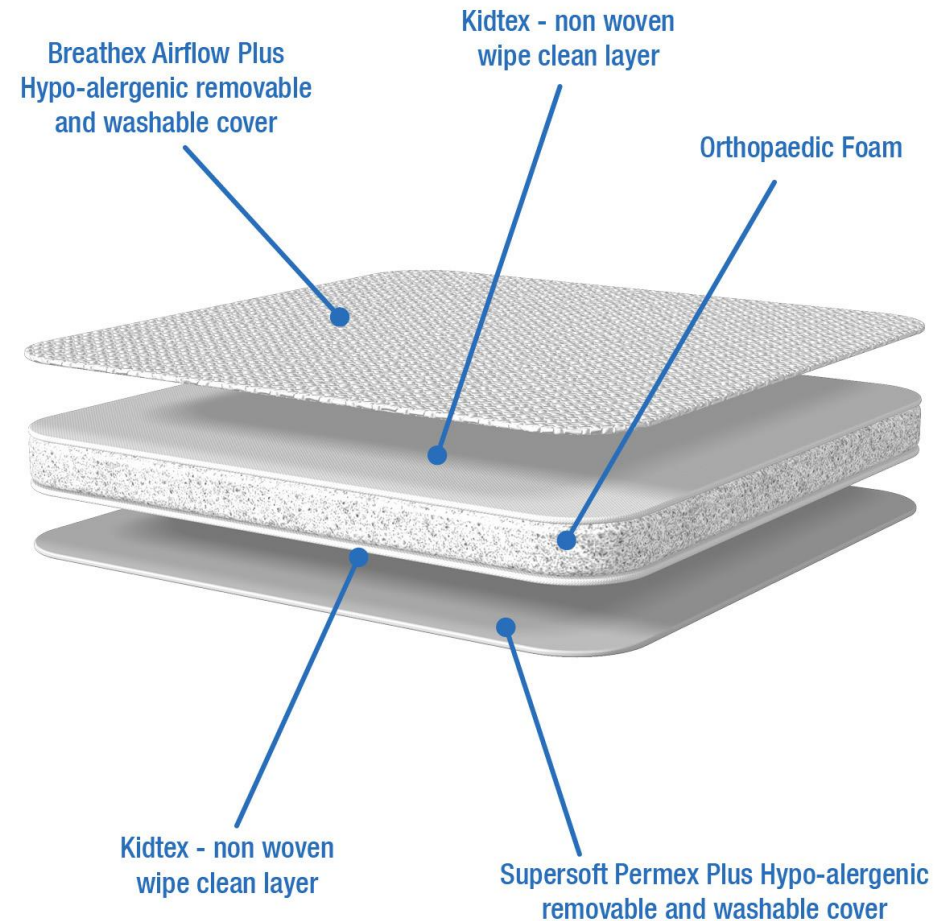

- An ultimate quality mattress offering superior comfort, support and breathability for all climates.
- The fully reversible mattress features a unique 3D Breathex Airflow Plus and Supersoft Permex Plus hypo-allergenic removable and washable cover that promotes air circulation to help prevent overheating and maximise breathability for the sleeping child.
- The inner cover features a Kidtex Non Woven wipe clean layer made from vapour permeable yet water repellent fabric, helping to protect the comfortable high resilience foam core...perfect when potty training or when your child has a little accident.
- Although often considered the economic choice, a quality foam core is a durable comfortable option and has been carefully selected with a density and firmness ensuring the correct balance between comfort and support. The foam used in the inner core is orthopaedic dent resistant foam giving spinal support and comfort and does not contain any PVC or plasticisers, ensuring kindness to both the environment and your baby.
- The base of the cover features Supersoft Permex Plus, which is a hypo-allergenic, PVC-free waterproof fabric that is easy to wipe clean.
- The correct choice of mattress will provide a healthier and safer sleeping environment; provide a better nights sleep for your child, and peace of mind for you, the parent.
- The outer cover can be easily removed for washing at 60 degrees C in accordance with the care label, killing dust-mites, a common cause of allergies
- Suitable from birth to 4 years (approx.)
- This product is fully tested and complies with the relevant UK safety regulations - BS EN 16890, BS 1877-10, BS 7177 and EN 71.