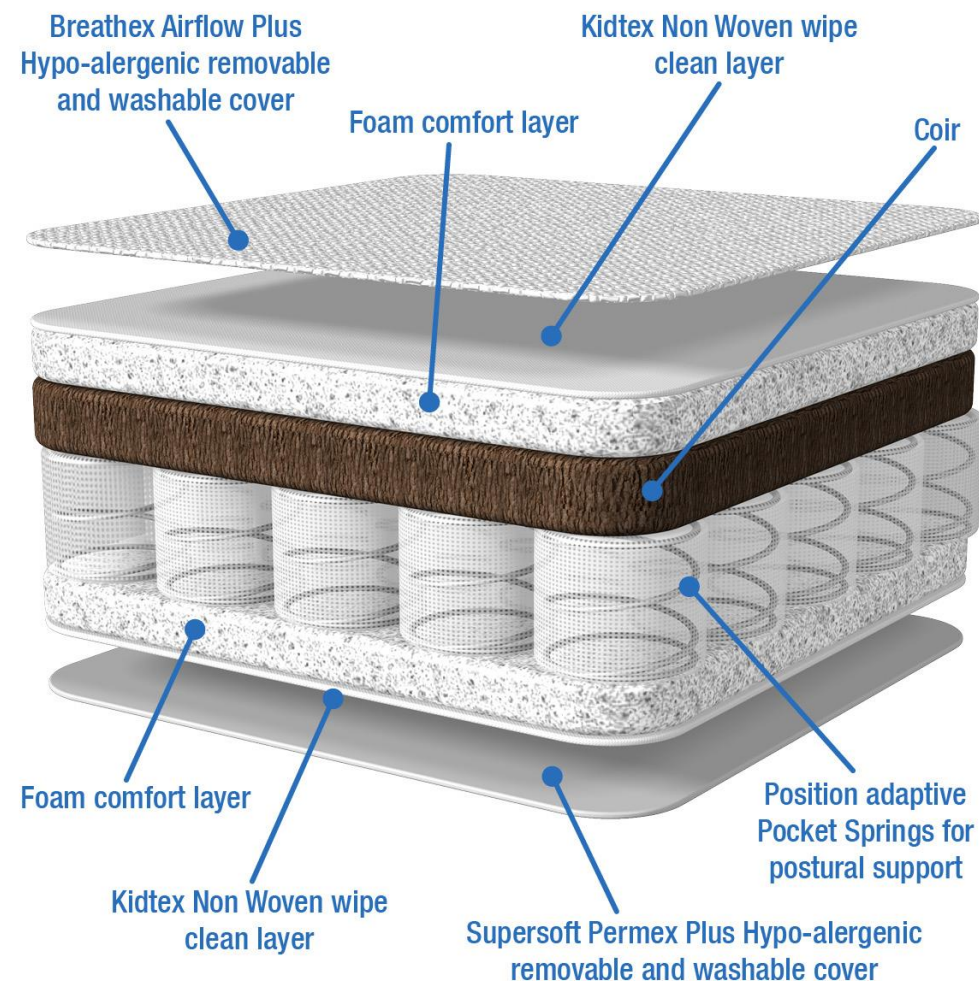

- An ultimate quality Dual Core Pocket Spring mattress offering superior comfort, support and breathability for all climates.
- The fully reversible mattress features a unique 3D Breathex Airflow Plus and Supersoft Permex Plus hypo-allergenic removable and washable cover that promotes air circulation to help prevent overheating and maximise breathability for the sleeping child.
- The inner cover features a Kidtex Non Woven wipe clean layer made from vapour permeable yet water repellent fabric, helping to protect the comfortable spring core...perfect when potty training or when your child has a little accident.
- The springs used in this Pocket Spring mattress are within individually sewn, self contained micro-pockets which adapt to your child's precise shape, with the added feature of a natural coconut fibre (Coir) sleeping pad on one side of the Pocket Springs for a firmer sleeping surface option. The Dual Core is also completely wrapped in a foam comfort layer. Pocket Springs are often the choice for the older child, providing optimum postural support and the Dual Core interior is durable and long lasting.
- The base of the cover features Supersoft Permex Plus, which is a hypo-allergenic, PVC-free waterproof fabric that is easy to wipe clean.
- The correct choice of mattress will provide a healthier and safer sleeping environment; provide a better nights sleep for your child, and peace of mind for you, the parent.
- The outer cover can be easily removed for washing at 60 degrees C in accordance with the care label, killing dust-mites, a common cause of allergies
- Suitable from birth to approx. 4 years (cot) and 6 years (cotbed)
- This product is fully tested and complies with the relevant UK safety regulations - BS EN 16890, BS 1277-10, BS 7177 and EN 71.