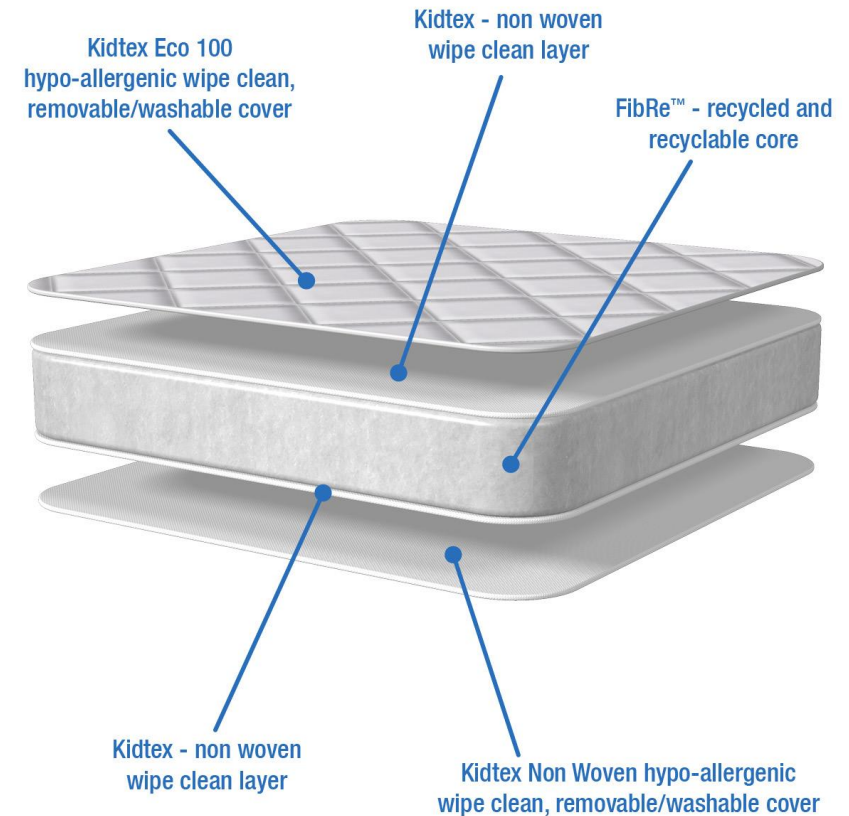

- A premium Fibre mattress offering uncompromising comfort and support for your baby.
- The PVC free Kidtex Eco 100 hypo-allergenic wipe clean, removable/washable quilted mattress cover maintains temperature and comfort for the optimum sleeping environment for your child and features a removable cover, which enhances breathability and air circulation for your child.
- The inner cover features a Kidtex Non Woven wipe clean layer made from vapour permeable yet water repellent fabric, helping to protect the comfortable high resilience foam core...perfect when potty training or when your child has a little accident.
- The FibRe™ used in the inner core has the correct balance between density and firmness to provide optimum spinal support and comfort for your child, and is free from any PVC or plasticisers, being manufactured from recycled fibre ensuring kindness to both your baby and the environment.
- The outer cover can be easily removed for washing at 60 degrees C in accordance with the care label, killing dust-mites, a common cause of allergies
- The correct choice of mattress will provide a healthier and safer sleeping environment; provide a better nights sleep for your child, and peace of mind for you, the parent.

- Crib and Moses - Suitable from birth to 12 months (approx.)
- Cot and Cotbed – Suitable from birth to 2 years (approx.)

- This product is fully tested and complies with the relevant UK safety regulations - BS EN 16890, BS 1877-10, BS 7177 and EN 71.