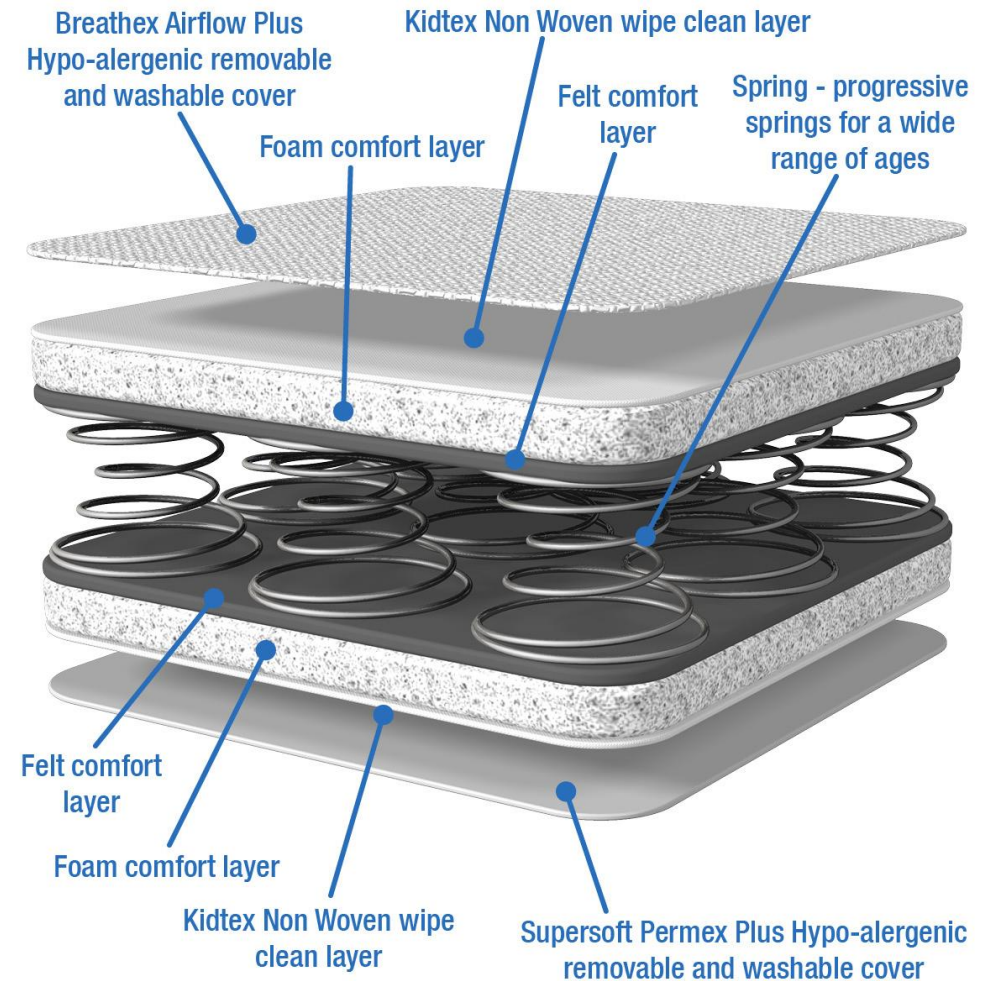

- An ultimate quality Spring mattress offering superior comfort, support and breathability for all climates.
- The fully reversible mattress features a unique 3D Breathex Airflow Plus and Supersoft Permex Plus hypo-allergenic removable and washable cover that promotes air circulation to help prevent overheating and maximise breathability for the sleeping child.
- The inner cover features a Kidtex Non Woven wipe clean layer made from vapour permeable yet water repellent fabric, helping to protect the comfortable spring core...perfect when potty training or when your child has a little accident.
- The springs used in the inner core of this mattress are completely wrapped in a foam and felt comfort layer which is durable and long lasting, providing excellent postural support, and spring mattresses are often the choice for the older child.
- The base of the cover features Supersoft Permex Plus, which is a hypo-allergenic, PVC-free waterproof fabric that is easy to wipe clean.
- The correct choice of mattress will provide a healthier and safer sleeping environment; provide a better nights sleep for your child, and peace of mind for you, the parent.
- The outer cover can be easily removed for washing at 60 degrees C in accordance with the care label, killing dust-mites, a common cause of allergies
- Suitable from birth to approx. 4 years (cot) and 5 years (cotbed)
- This product is fully tested and complies with the relevant UK safety regulations - BS EN 16890, BS 1877-10, BS 7177 and EN 71.